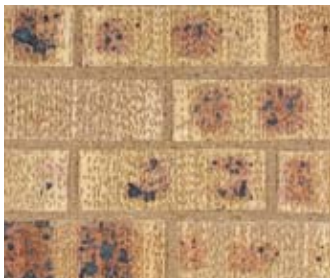

KIAAT CORAL FBS

Format: Imperial
Middelwit Factory – Mpumalanga