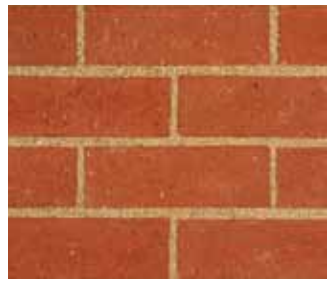

FIRELIGHT TRAVERTINE FBX

Format: Imperial
Available in special shapes
Midrand Factory – Gauteng

(SANS 227:2007)
(ISO 9001:2000)