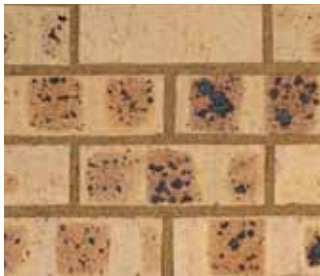

FYNBOS GEEL SATIN FBS (ISO 9001:2008)
Format: Imperial
Eastbrick Factory – Mpumalanga